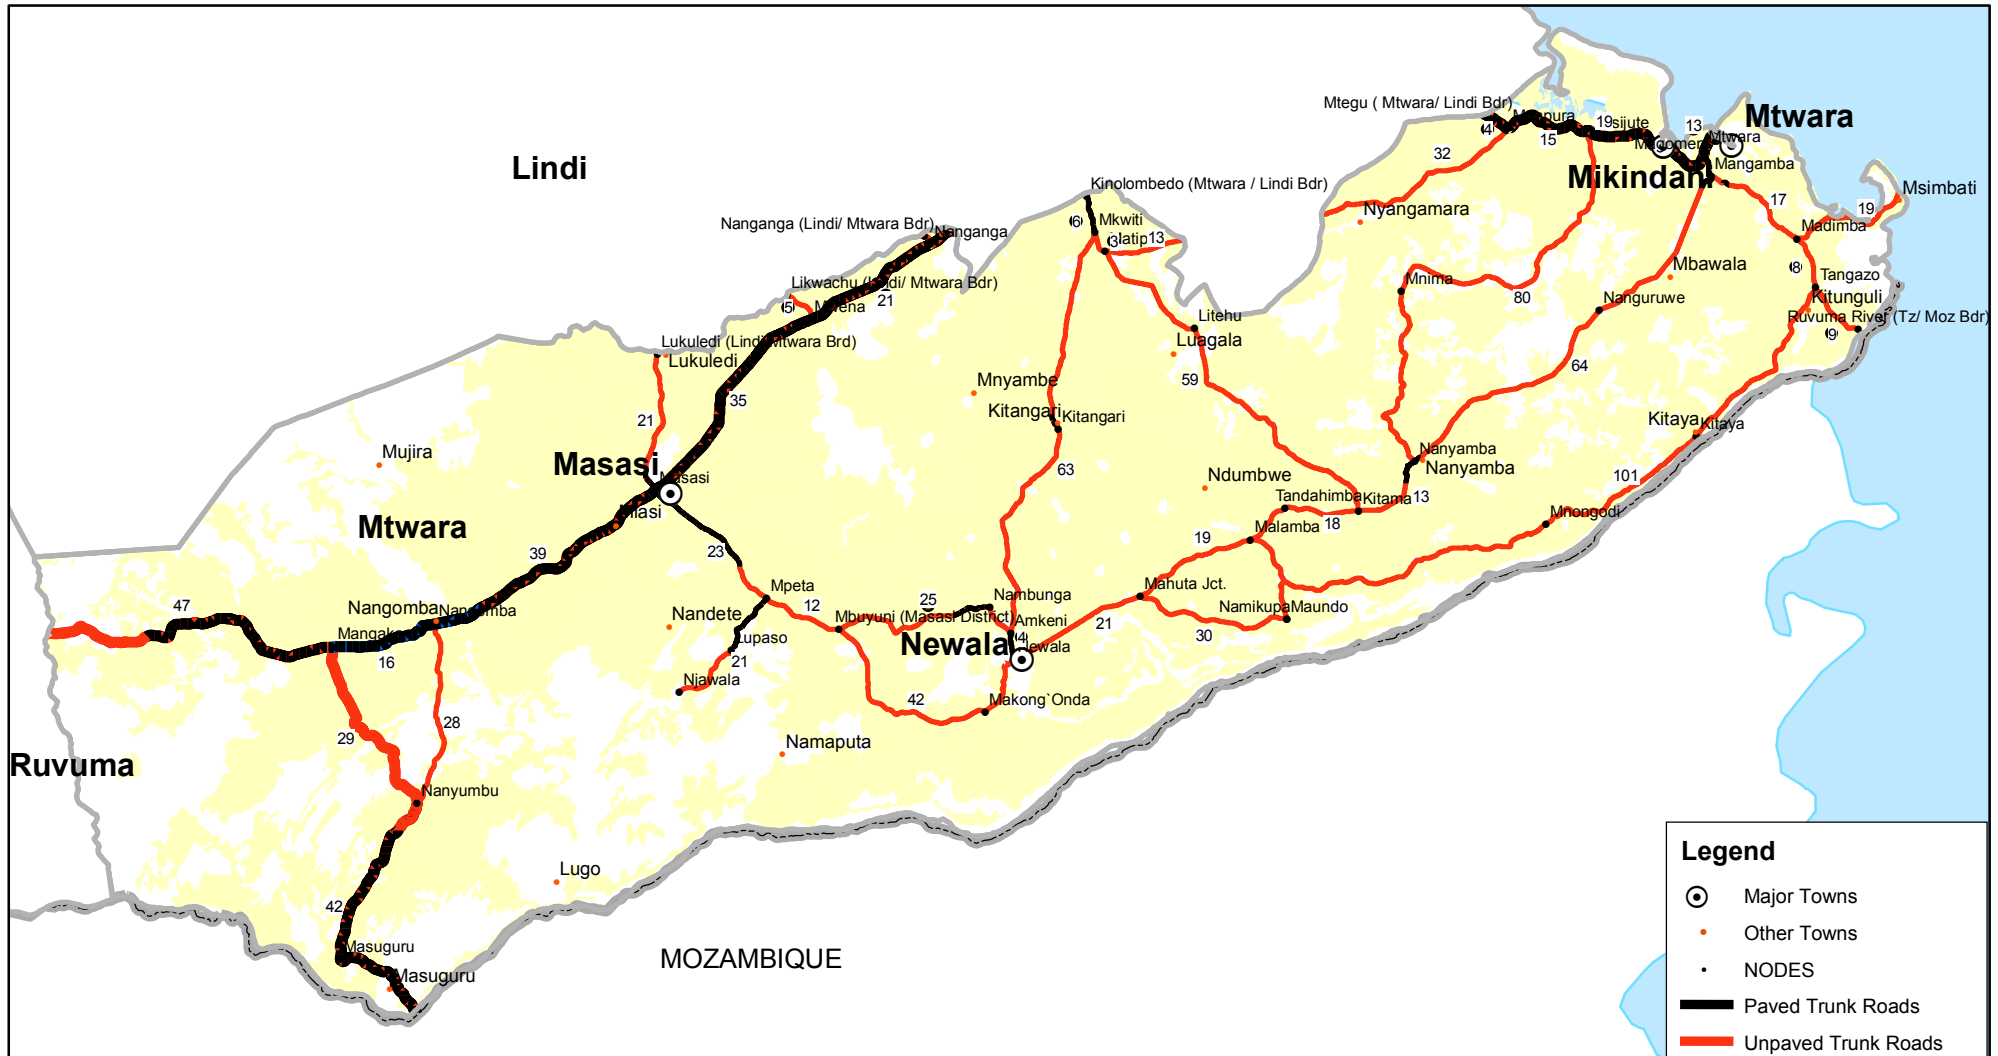

MTWARA REGION ROADS NETWORK

Legend

- ⊙ Major Towns
- Other Towns
- NODES
- Paved Trunk Roads
- Unpaved Trunk Roads
- Paved Regional Roads
- Unpaved Regional Roads
- International Boundary
- Blue Ocean/ Lakes
- Green Parks/ Game Reserves
- Yellow Cultivated Lands
- Grey Regional Boundaries

30 Distance in km between Junction to Junction

Paved Trunk Roads	233.3
Unpaved Trunk Roads	50.7
Total Trunk Roads	284.0
Paved Reginal Roads	62.4
Unpaved Regional Roads	709.3
Total Regional Roads	771.7
Total Road Network	1,055.7