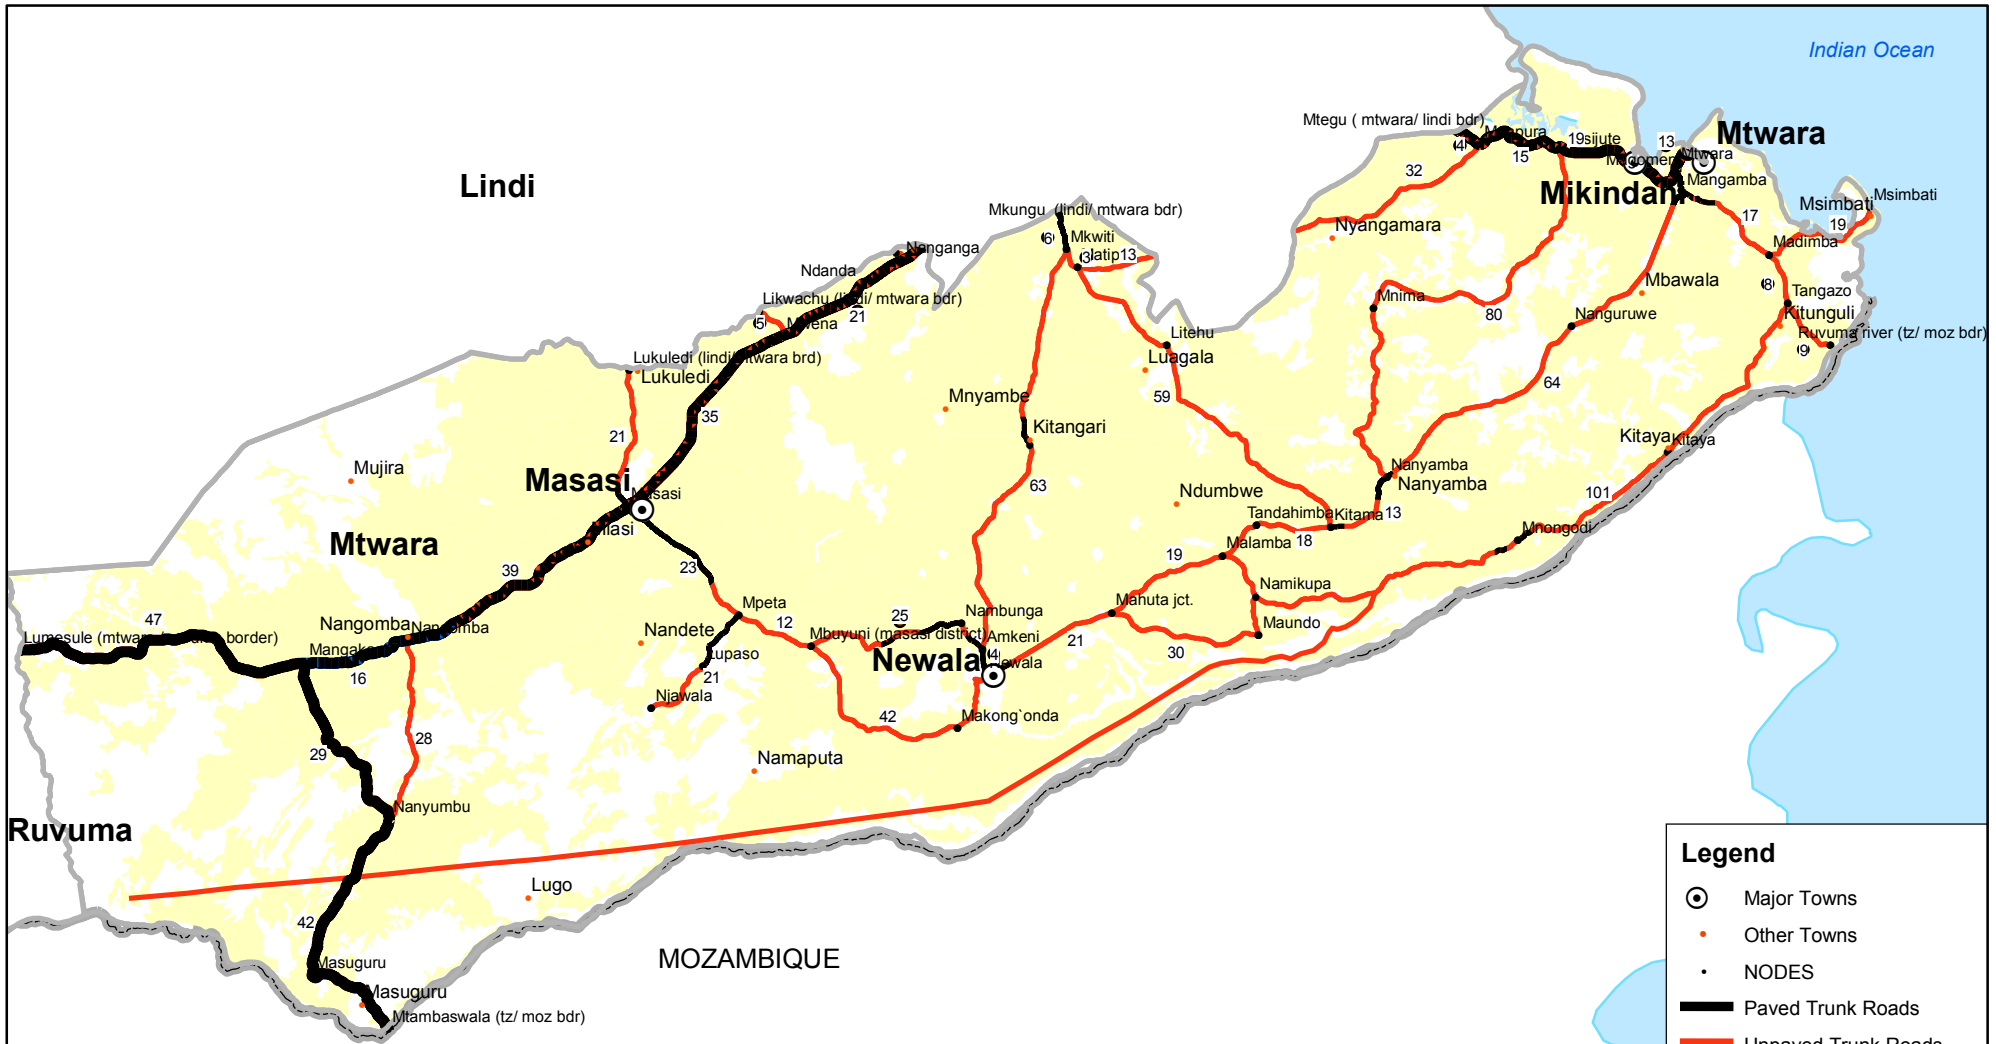

MTWARA REGION ROADS NETWORK

Paved Trunk Roads	284
Unpaved Trunk Roads	0
Total Trunk Roads	284
Paved Regional Roads	73
Unpaved Regional Roads	956
Total Regional Roads	1,029
Total Road Network	1,313

Legend

- ⊙ Major Towns
 - Other Towns
 - NODES
 - ▬ Paved Trunk Roads
 - ▬ Unpaved Trunk Roads
 - ▬ Paved Regional Roads
 - ▬ Unpaved Regional Roads
 - ▬ International Boundary
 - ▬ Ocean/ Lakes
 - ▬ Parks/ Game Reserves
 - ▬ Cultivated Lands
 - ▬ Regional Boundaries
- 30 Distance in km between Junction to Junction